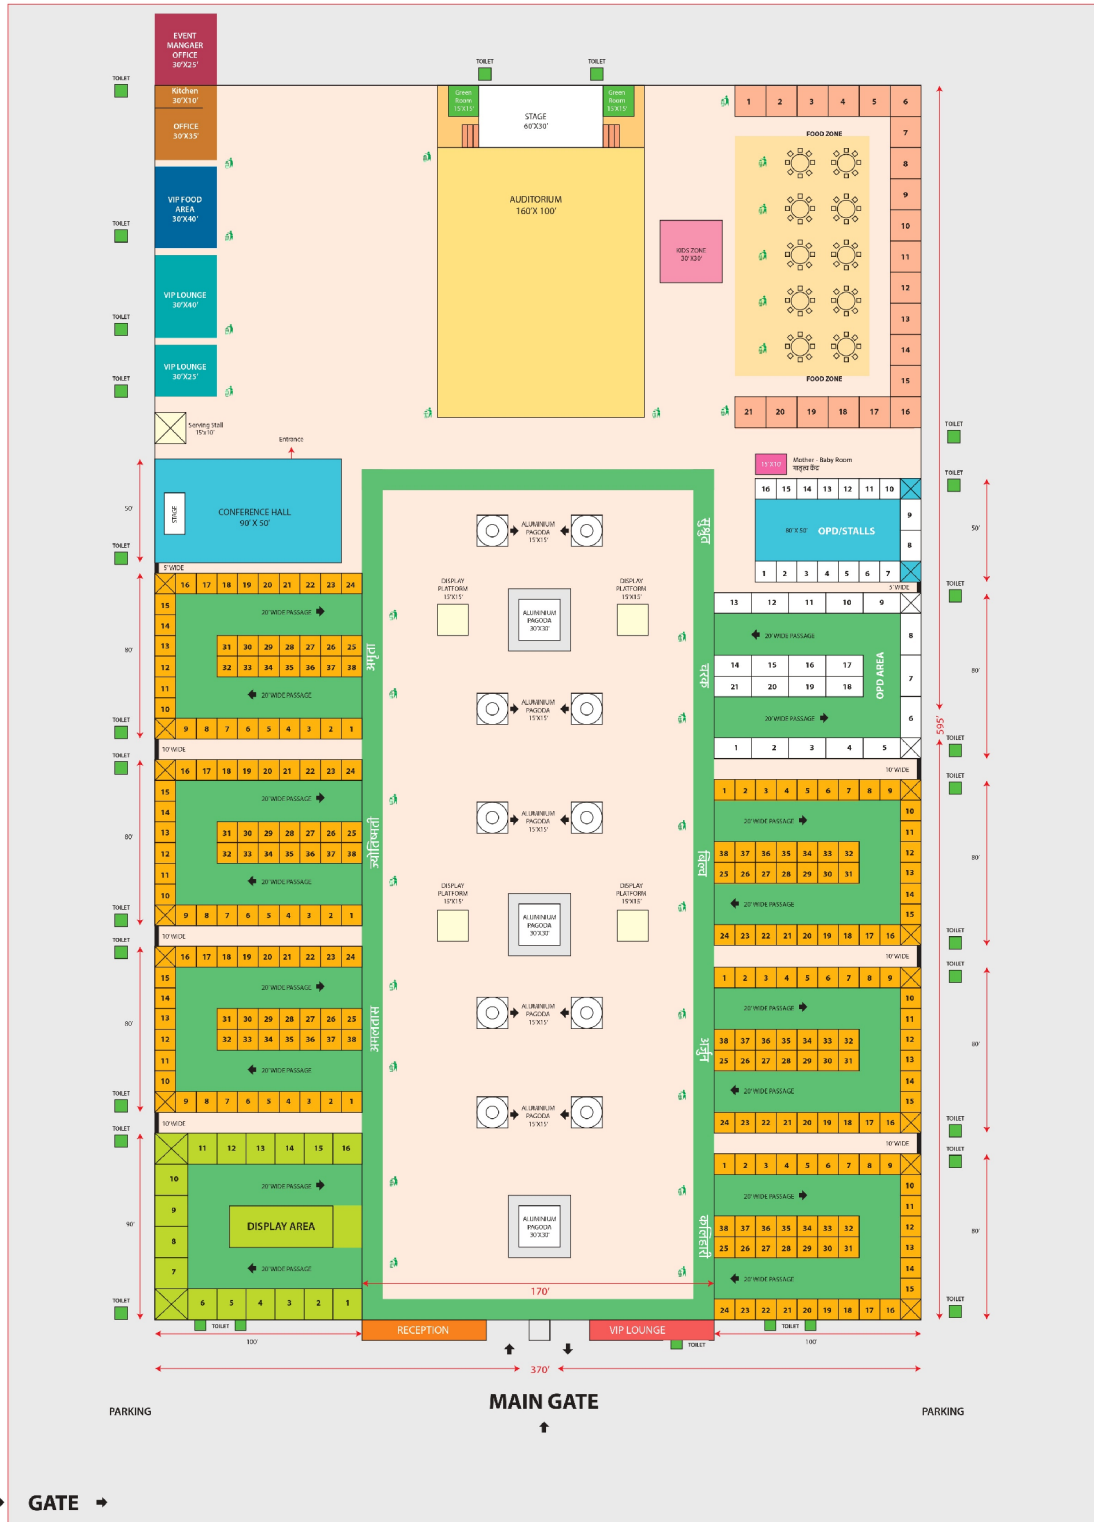

INTERNATIONAL HERBAL FAIR-2022
20-26 December 2022
VENUE - LAL PARADE GROUND, BHOPAL

LAYOUT OF THE MELA PREMISE

- Display Stalls**
 15'x14' (horizontal)
 16'x15' (vertical)
- Octonorm Stalls**
 10'x10'
- OPD Stalls**
 18'x10' (horizontal)
 20'x10' (vertical)
- Conference Halls**
 90'x50'
- Food Stalls**
 15'x15'

Keep Clean